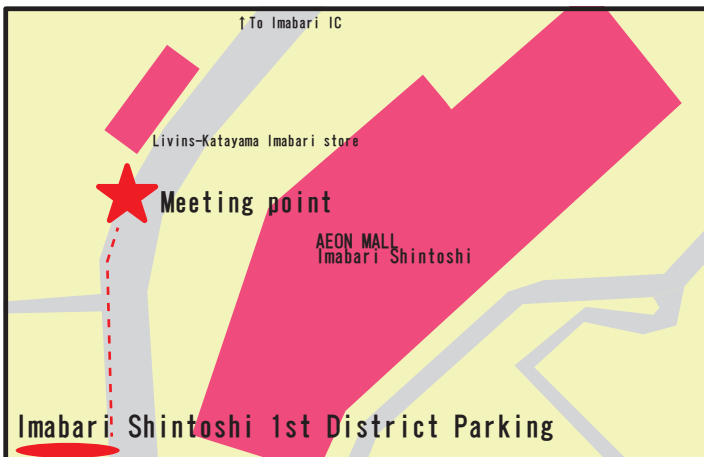

【CYCLING Shimanami 2018】

Meeting point Map of Shuttle Bus Service (bicycle transport service is available)

No. 1-2 JR Fukuyama Station

No. 4 JR Mihara Station

No. 4 JR Onomichi Station Rotary (Nearby Bus stop No. 9)

No. 7 JR Imabari Station

No. 7 Imabari Shintoshi 1st District Parking

No. 8 Onomichi Commercial High School ※For Course D

No. 9 Ehime Prefecural office

No. 9 Dogo Park

No. 9 In front of Hotel Okudogo Ichiyu-no-Mori