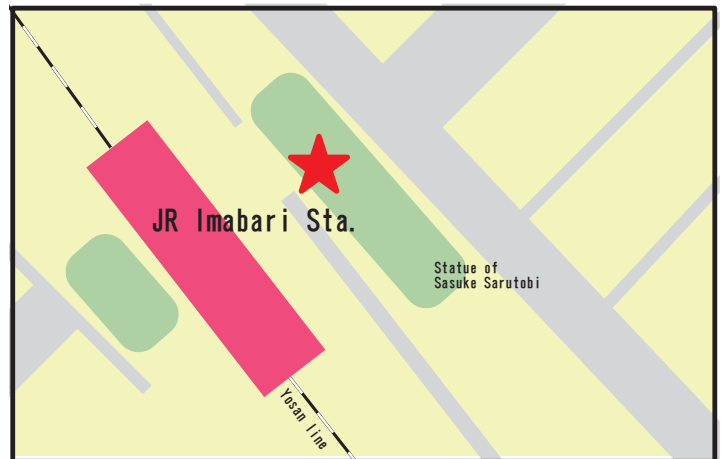

【CYCLING Shimanami 2018】

Meeting point Map of Shuttle Bus Service (bicycle transport service is available)

No. 1-2 JR Fukuyama Station

No. 4 JR Mihara Station

No. 4 JR Onomichi Station Rotary (Nearby Bus stop No. 9)

No. 7 JR Imabari Station

No. 7 Imabari Shintoshi 1st District Parking

No. 8 Onomichi Commercial High School ※For Course D

No. 9 Ehime Prefecural office

No. 9 Dogo Park

No. 9 In front of Hotel Okudogo Ichiyu-no-Mori