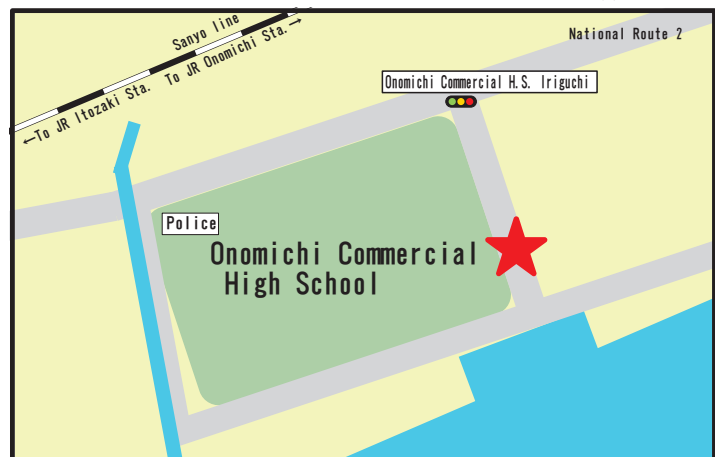

【CYCLING Shimanami 2018】

Meeting point Map of Shuttle Bus Service (bicycle transport service is available)

No. 1-2 JR Fukuyama Station

No. 4 JR Mihara Station

No. 4 JR Onomichi Station Rotary (Nearby Bus stop No. 9)

No. 7 JR Imabari Station

No. 7 Imabari Shintoshi 1st District Parking

No. 8 Onomichi Commercial High School ※For Course D

No. 9 Ehime Prefecural office

No. 9 Dogo Park

No. 9 In front of Hotel Okudogo Ichiyu-no-Mori