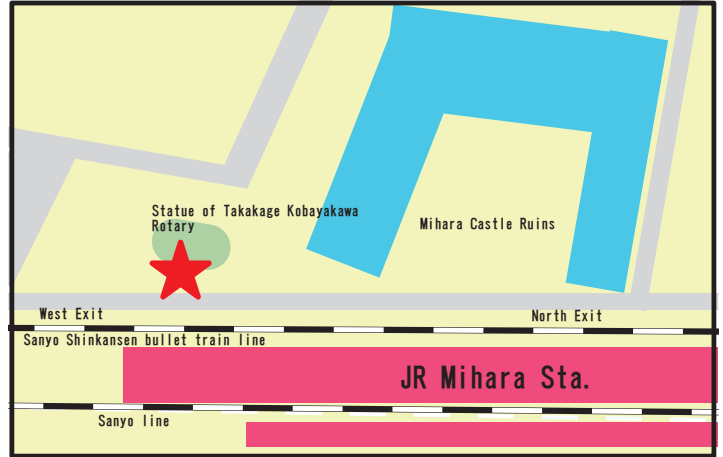

【CYCLING Shimanami 2018】

Meeting point Map of Shuttle Bus Service (bicycle transport service is available)

No. 1-2 JR Fukuyama Station

No. 4 JR Mihara Station

No. 4 JR Onomichi Station Rotary (Nearby Bus stop No. 9)

No. 7 JR Imabari Station

No. 7 Imabari Shintoshi 1st District Parking

No. 8 Onomichi Commercial High School ※For Course D

No. 9 Ehime Prefecural office

No. 9 Dogo Park

No. 9 In front of Hotel Okudogo Ichiyu-no-Mori