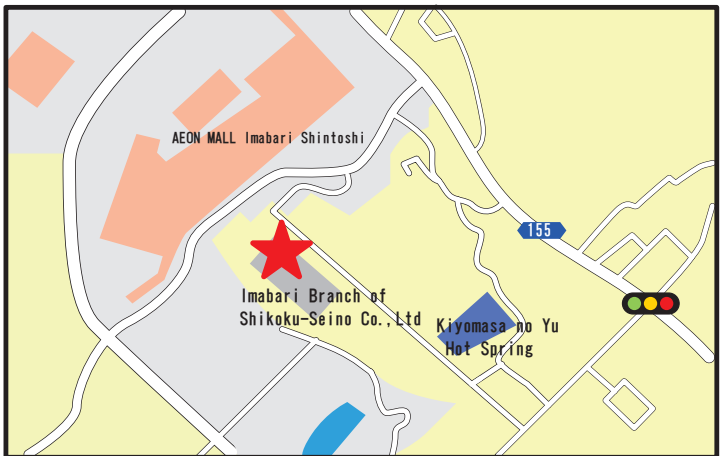

No. 13-14-1-15 Imabari Cycle Staion(Imabari Branch of Shikoku Seino Co.,Ltd)