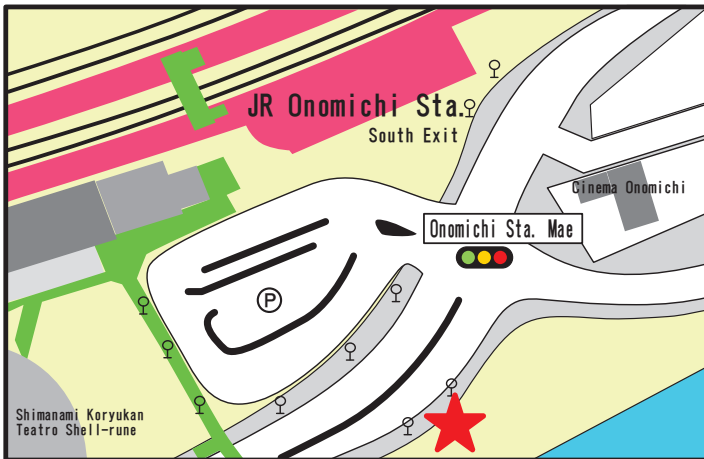

【CYCLING Shimanami 2018】

Meeting point Map of Shuttle Bus Service (bicycle transport service is available)

No. 1-2 JR Fukuyama Station

No. 4 JR Mihara Station

No. 4 JR Onomichi Station Rotary (Nearby Bus stop No. 9)

No. 7 JR Imabari Station

No. 7 Imabari Shintoshi 1st District Parking

No. 8 Onomichi Commercial High School ※For Course D

No. 9 Ehime Prefecural office

No. 9 Dogo Park

No. 9 In front of Hotel Okudogo Ichiyu-no-Mori