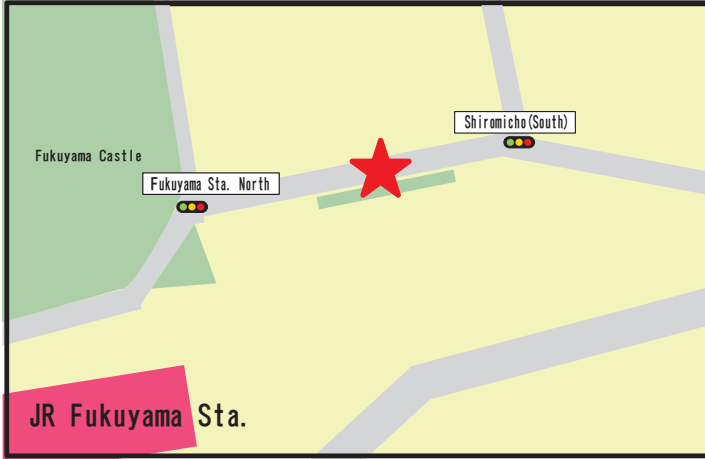

【CYCLING Shimanami 2018】

Meeting point Map of Shuttle Bus Service (bicycle transport service is available)

No. 1-2 JR Fukuyama Station

No. 4 JR Mihara Station

No. 4 JR Onomichi Station Rotary (Nearby Bus stop No. 9)

No. 7 JR Imabari Station

No. 7 Imabari Shintoshi 1st District Parking

No. 8 Onomichi Commercial High School ※For Course D

No. 9 Ehime Prefecural office

No. 9 Dogo Park

No. 9 In front of Hotel Okudogo Ichiyu-no-Mori