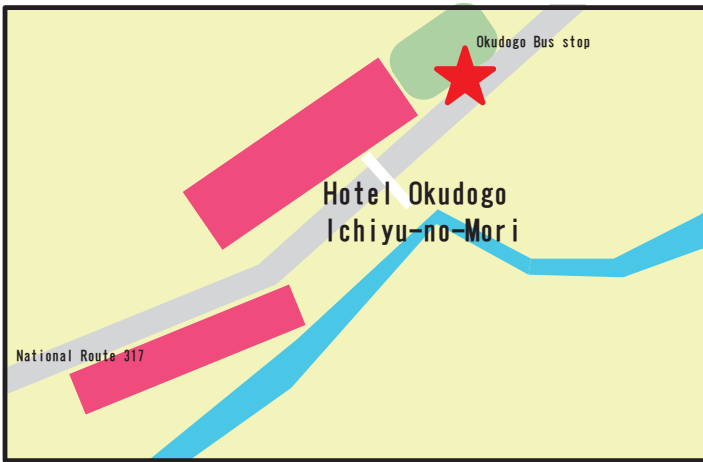

【CYCLING Shimanami 2018】

Meeting point Map of Shuttle Bus Service (bicycle transport service is available)

No. 1-2 JR Fukuyama Station

No. 4 JR Mihara Station

No. 4 JR Onomichi Station Rotary (Nearby Bus stop No. 9)

No. 7 JR Imabari Station

No. 7 Imabari Shintoshi 1st District Parking

No. 8 Onomichi Commercial High School ※For Course D

No. 9 Ehime Prefecural office

No. 9 Dogo Park

No. 9 In front of Hotel Okudogo Ichiyu-no-Mori